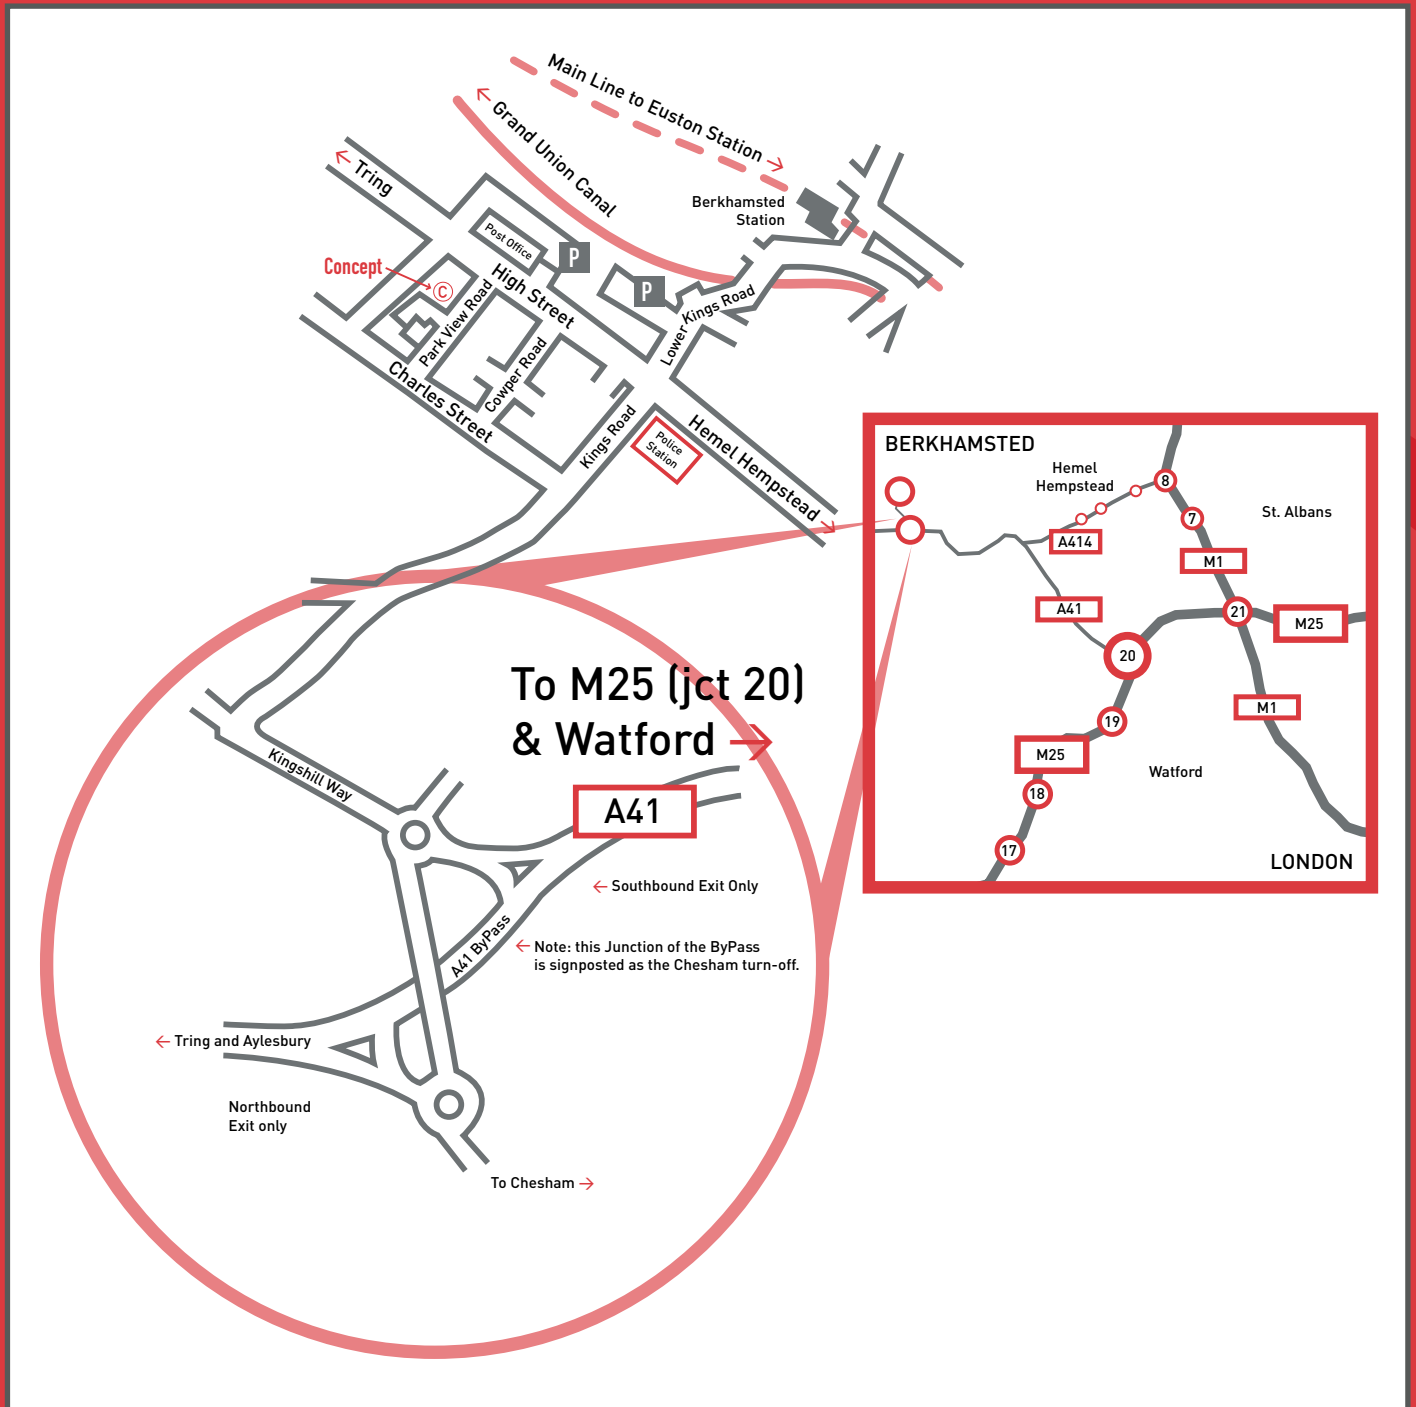

Directions to Concept

From the High Street turn into Park View Road opposite the Café Rouge, access is the second entrance on the right. Note 'Orbital House' is at the entrance to our car park.

If you are approaching from the A41 ByPass, turn left into Charles Street and then right into Park View Road.

If you are arriving by the Grand Union Canal we suggest you tie up near the Berkhamsted station.